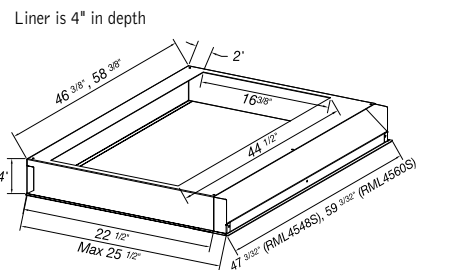

RML4548S/RML4560S For RMIP45